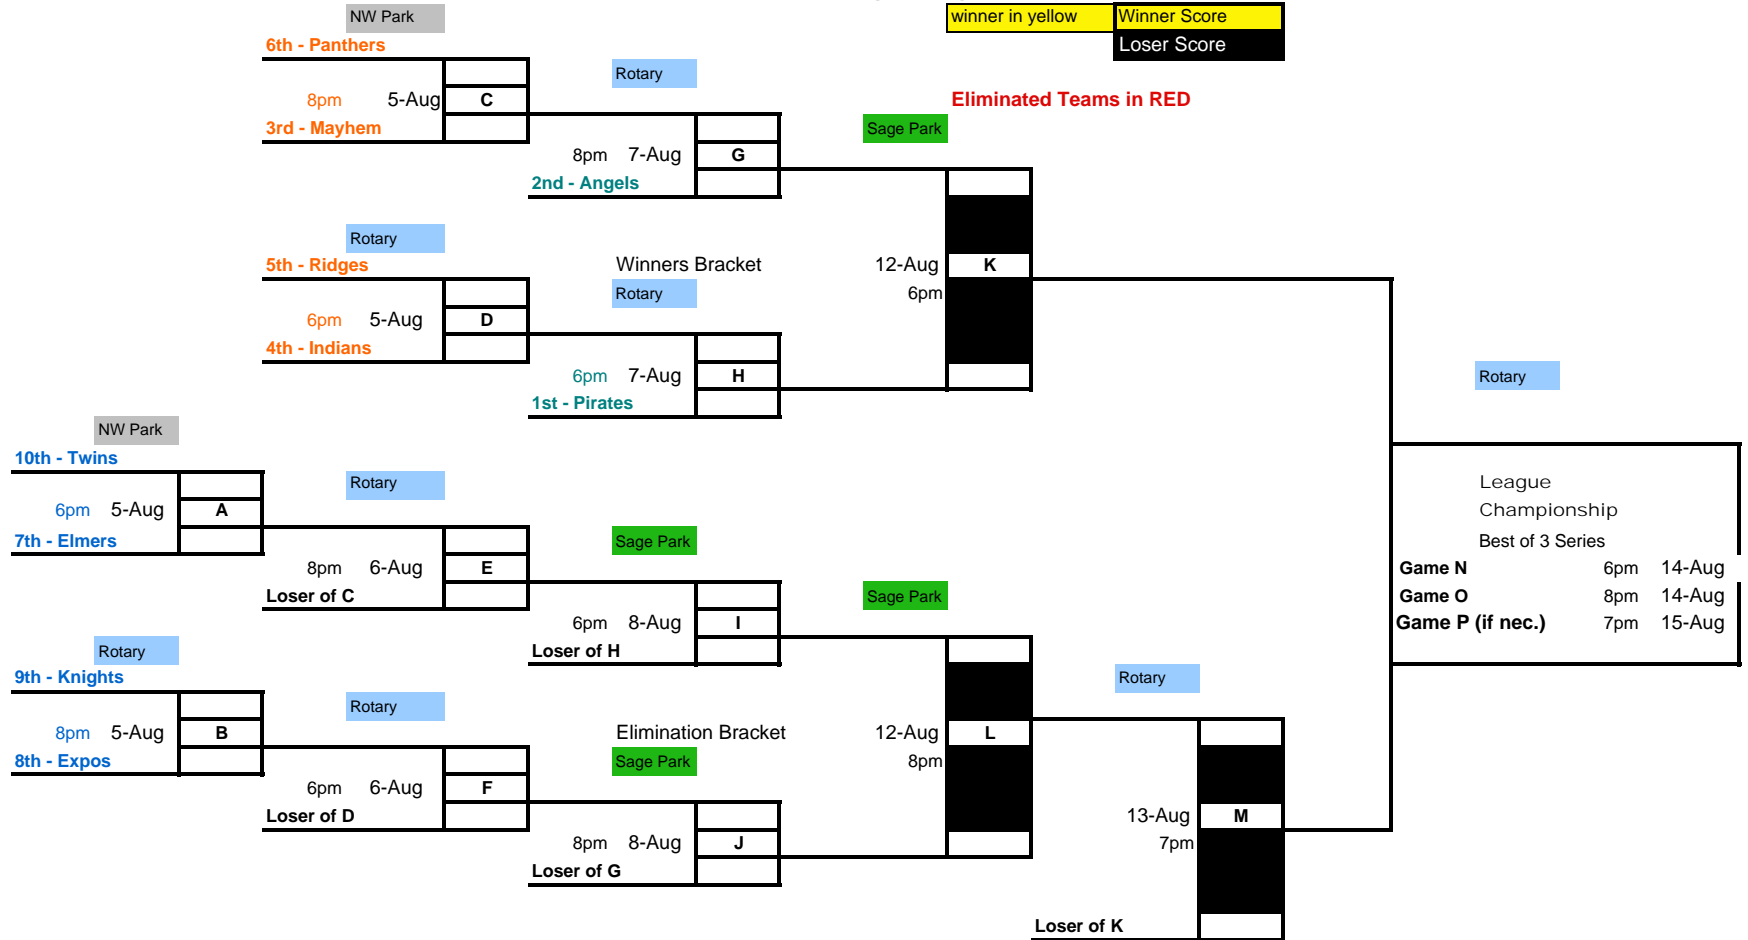

2013 Manchester Twilight League - Playoff Bracket

NW Park
 6th - Panthers
 8pm 5-Aug C
 3rd - Mayhem

Rotary
 8pm 7-Aug G
 2nd - Angels

Rotary
 5th - Ridges
 6pm 5-Aug D
 4th - Indians
 6pm 7-Aug H
 1st - Pirates

NW Park
 10th - Twins
 6pm 5-Aug A
 7th - Elmers
 8pm 6-Aug E
 Loser of C

Sage Park
 6pm 8-Aug I
 Loser of H

Rotary
 9th - Knights
 8pm 5-Aug B
 8th - Expos
 6pm 6-Aug F
 Loser of D

Elimination Bracket
 Sage Park
 8pm 8-Aug J
 Loser of G

Sage Park
 12-Aug 6pm K

Rotary
 12-Aug 8pm L
 13-Aug 7pm M
 Loser of K

League Championship
 Best of 3 Series
Game N 6pm 14-Aug
Game O 8pm 14-Aug
Game P (if nec.) 7pm 15-Aug